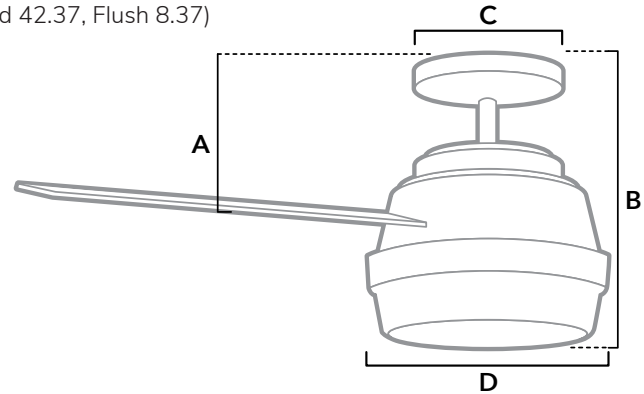

DIMENSIONS

Measured in inches

- A. 9.37 (Angled 42.37, Flush 8.37)
- B. 12.63
- C. 6.49
- D. 11

59246 | Fresh White Body with Blonde Oak or Fresh White Blades

ADDITIONAL FINISHES

59444
Noble Bronze Body with Mid Century Walnut or Umber Walnut Blades

52391
Matte Black Body with Matte Black or Dark Gray Oak Blades

59245
Brushed Nickel Body with Black Oak or Chocolate Oak Grain Blades

FAN SPECIFICATIONS

Motor Type	Reversible	Wire Length	Control Type	Downrod	Location	Blade #	Add'l Sizes
AC	YES	32" (24" Downrod)	Handheld Remote	3" Included	Indoor	4	52", 60"